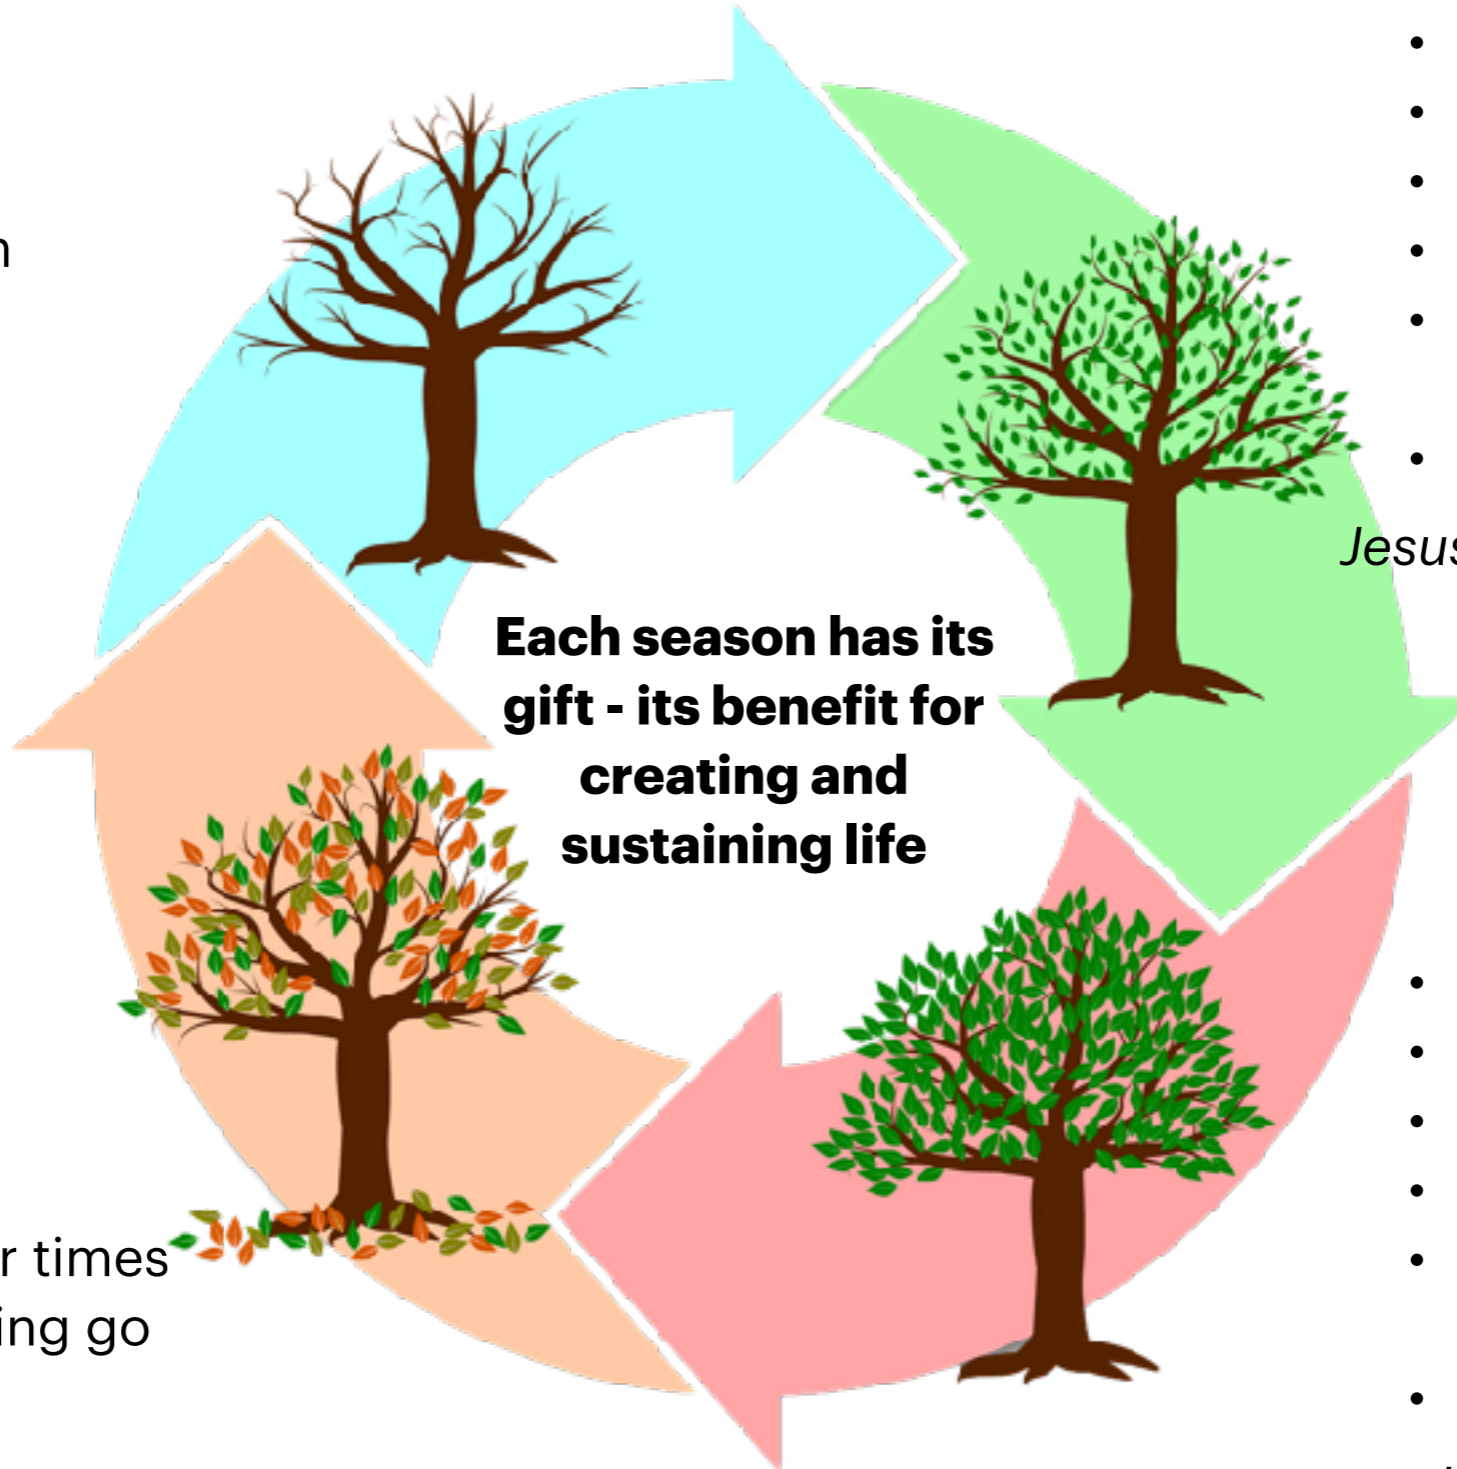

## Winter

- Cold & bleak
- Trees stripped
- Fields bare
- Harsh weather
- Life reduced, hidden
- Purifying
- Seeing further
- pregnancy

*Jesus: Death & Burial*

## Autumn

- Cooler weather
- Growth has stopped
- Last fruits gathered
- Tidying up
- Preparing for harsher times
- Drawing back & Letting go
- Growing emptiness
- Longing for life

*Jesus: into Jerusalem - facing the cross*

Different aspects of life can be in different seasons  
Every season has some sense of leading to the next

## Summer

- Heat
- Fullness of life
- Ease & Enjoyment
- Thankfulness
- Scorching - care needed
- maturing

*Jesus: fruitful ministry*

**Which season(s) is (are) active for you at present?**

Each aspect contributes to the journey of faith and life