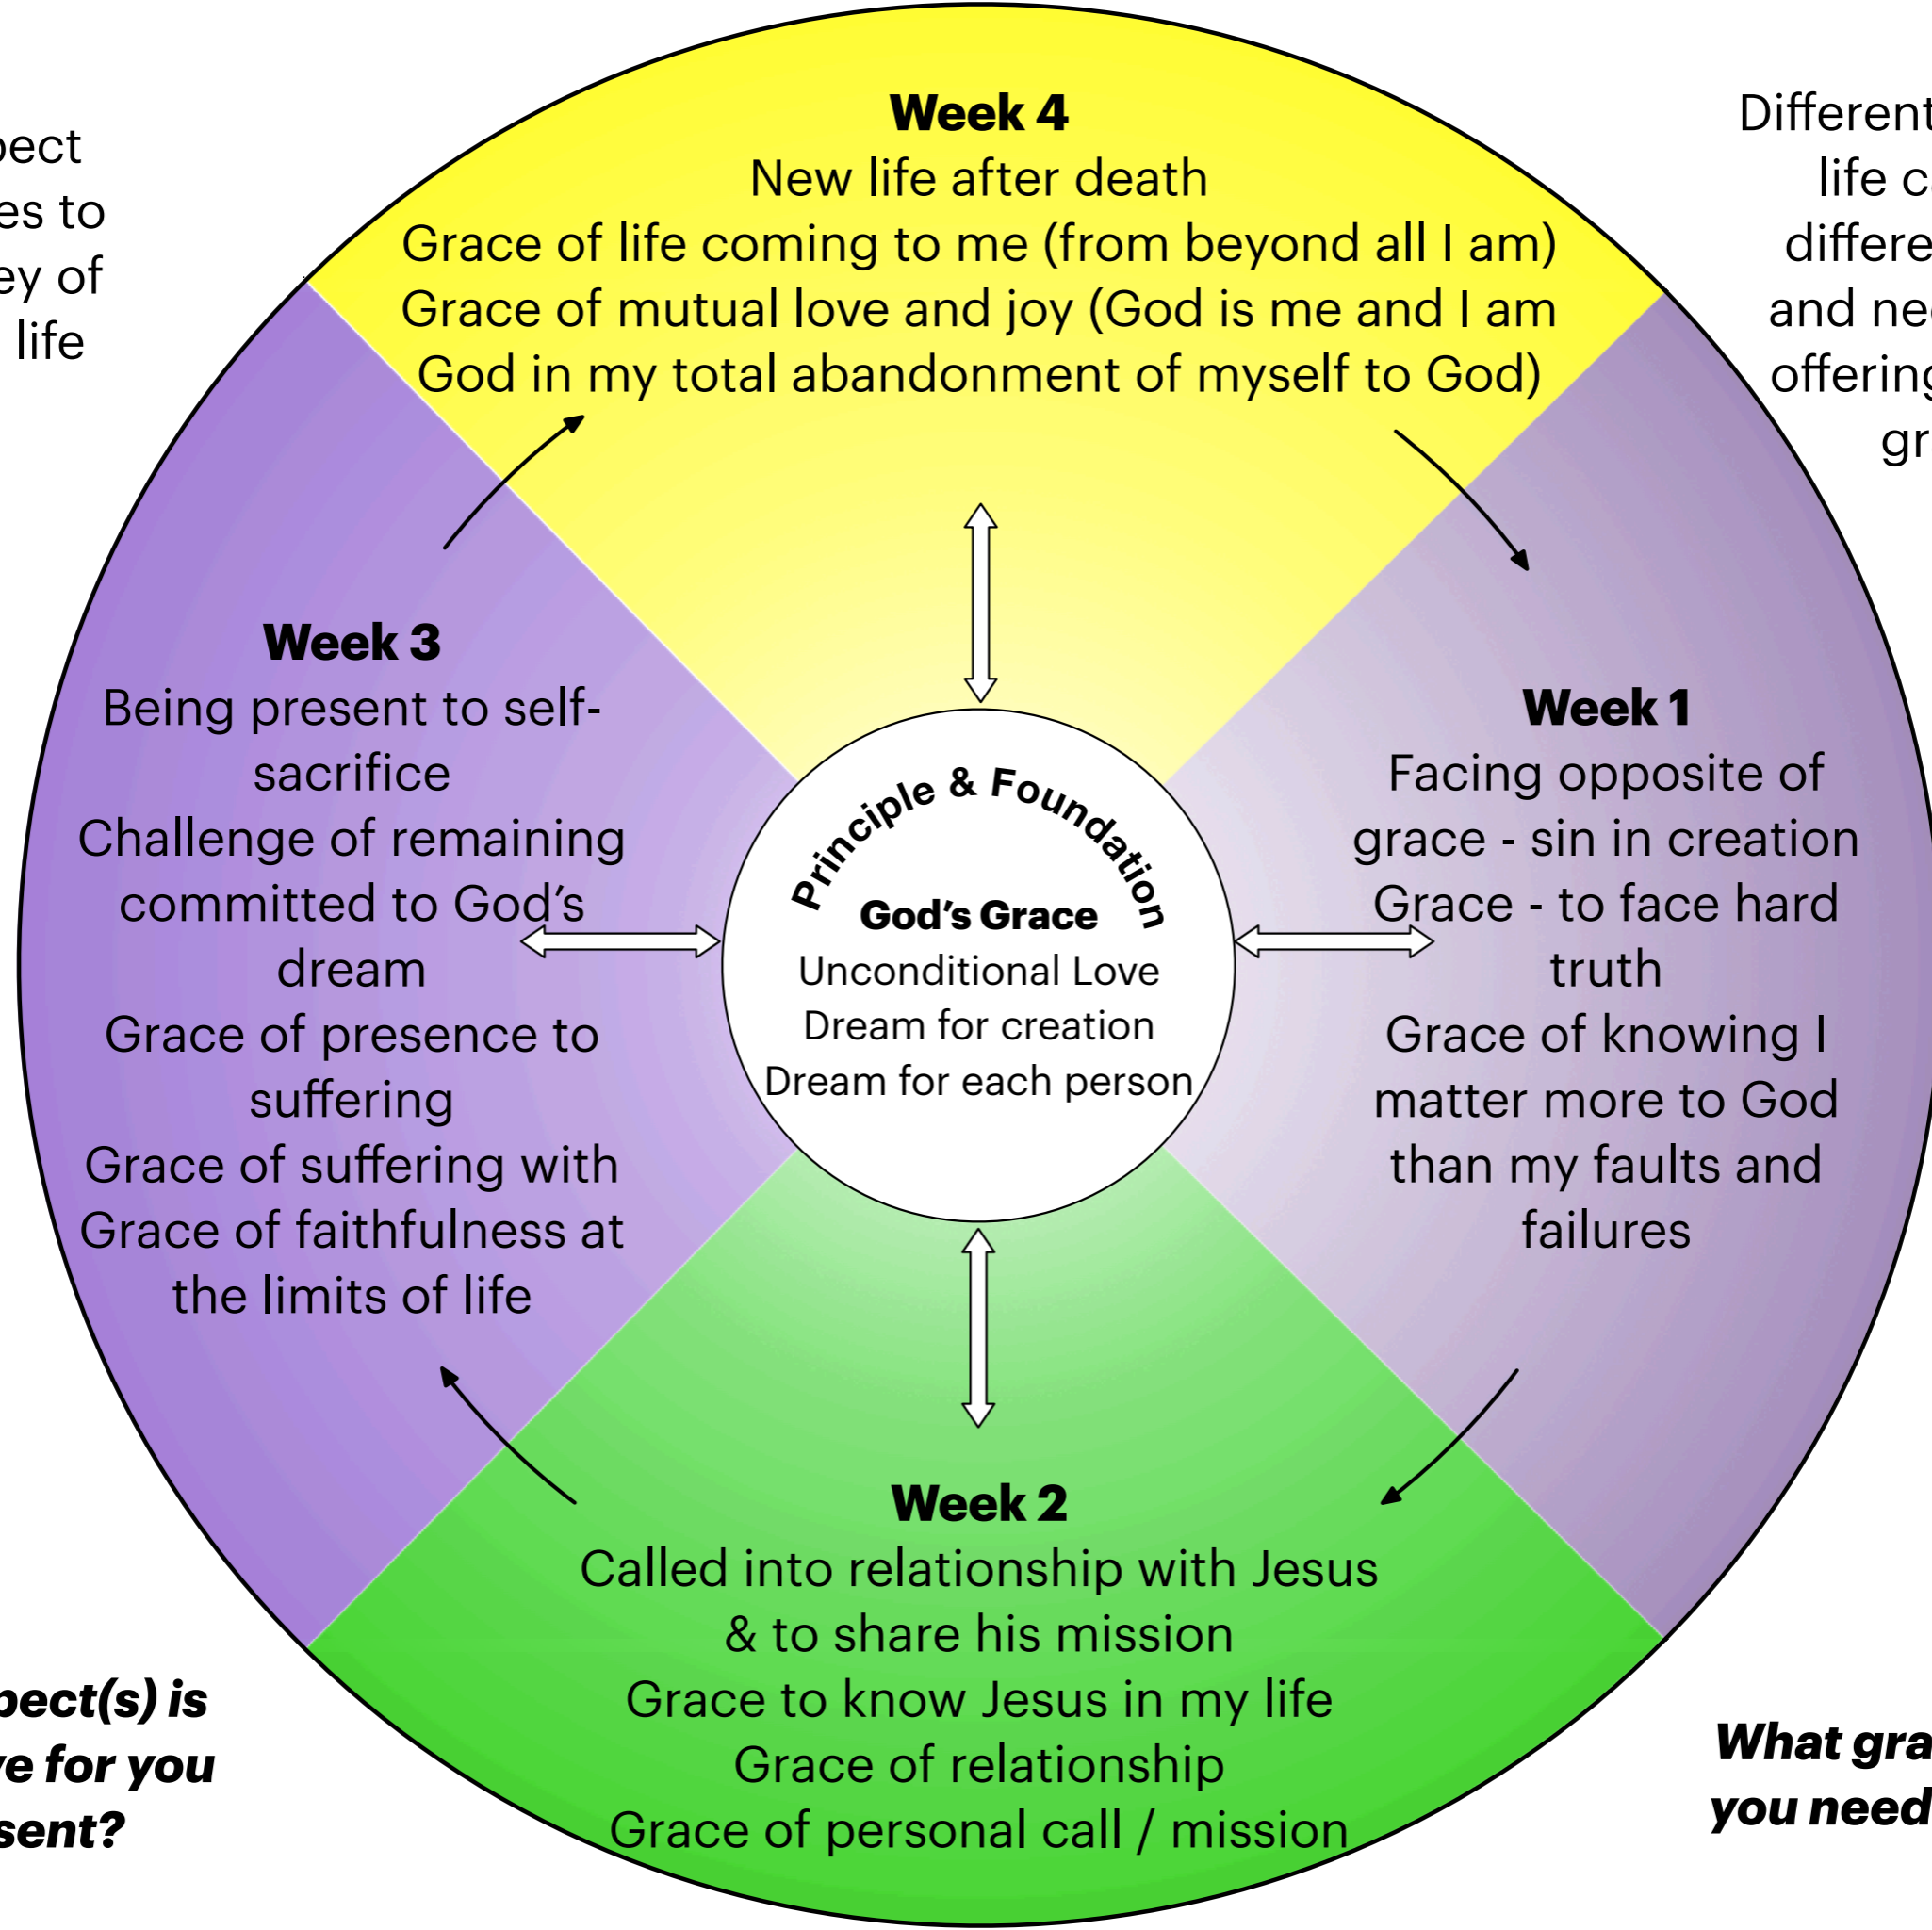

Different aspects of life can be in different seasons  
Every season has some sense of leading to the next

## Spring

- Warming
- Emerging growth
- More light, colour
- New life visible
- Moving outward
- Greater hope & energy
- birth - new life

*Jesus: born / resurrection*

## Summer

- Heat
- Fullness of life
- Ease & Enjoyment
- Thankfulness
- Scorching - care needed
- maturing

*Jesus: fruitful ministry*

**Which season(s) is (are) active for you at present?**

Each aspect contributes to the journey of faith and life

Different aspects of life can be in different stages and needing and offering different graces.

**Which aspect(s) is (are) active for you at present?**

**What graces might you need and gain?**